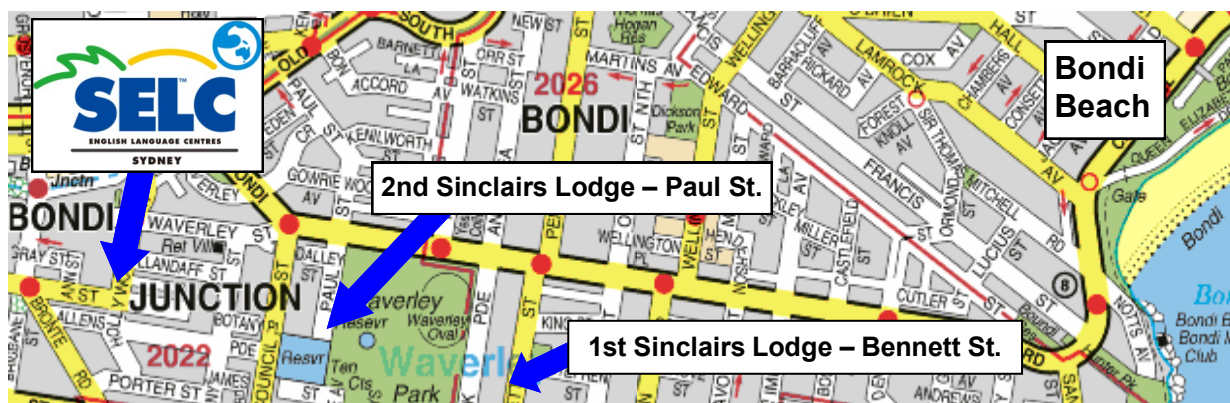

Located 5 - 10 minutes' walk from SELC and 10 - 15 minutes' walk to Bondi Beach.

NB: Your client can state their preference for either of the two Sinclairs lodges, but placement will depend on availability at time of booking.

BONDI BEACHOUSE

63 Fletcher Street
Bondi NSW 2026
(02) 9365 2088

www.bondibeachouse.com.au

Bondi Beachouse is a conveniently located budget residence only 5 minutes walking distance from Bondi Beach and Tamarama Beach.