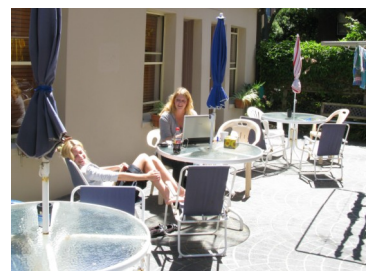

SELC Lodge Accommodation

SINCLAIRS OF BONDI
www.sinclairsbondi.com
(02)9388 9911

1st Sinclairs Lodge
111 Bennett Street
Bondi NSW 2026

2nd Sinclairs Lodge
27 Paul Street
Bondi Junction NSW 2022

Sinclairs of Bondi offers weekly serviced accommodation in the heart of the Eastern Suburbs. Only minutes walking distance from Bondi Beach and Bondi Junction shops it is close to public transport with easy access to the city centre and harbour.

Single room $325* per week
Twin room $225* per person, per week

*Rates valid until 31 December 2011

Rate includes breakfast 7 days.
No dinner. Bathroom facilities are shared.

- Remote colour TV & fridge in room
- Heaters / fans / electric blankets
- Tea and coffee facilities
- Light cooking facilities / Laundry facilities
- Public telephone & Internet facilities