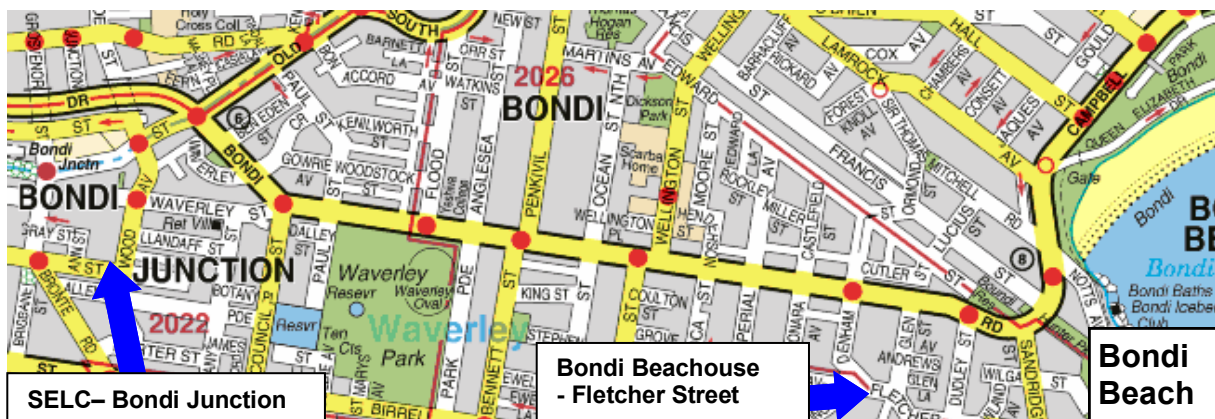

Sydney English Language Centre

19-23 Hollywood Ave. Bondi Junction, NSW 2022

Tel: (61-2) 8305 5600 Fax: (61-2) 9389 6977

E-mail: info@selc.com.au Internet: www.selc.com.au

CRICOS Code: 00051M